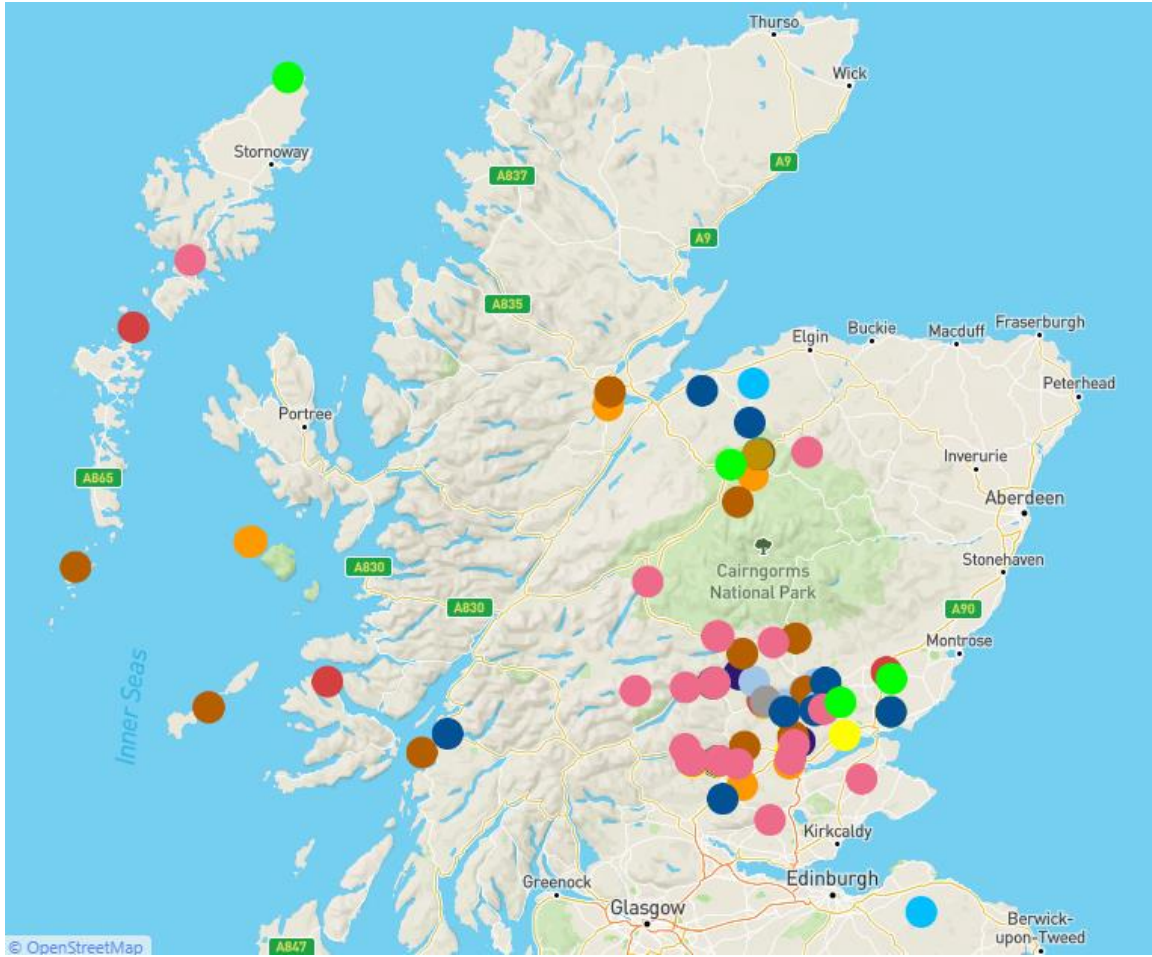

Diversity of Businesses

REDS (RURAL ENTERPRISE DIRECTORY SCOTLAND)

FREE to join for anyone:

- ✓ Actively trading
- ✓ Based in rural & island Scotland
- ✓ Have 10 or fewer employees
- ✓ With less than £500,000 in annual turnover