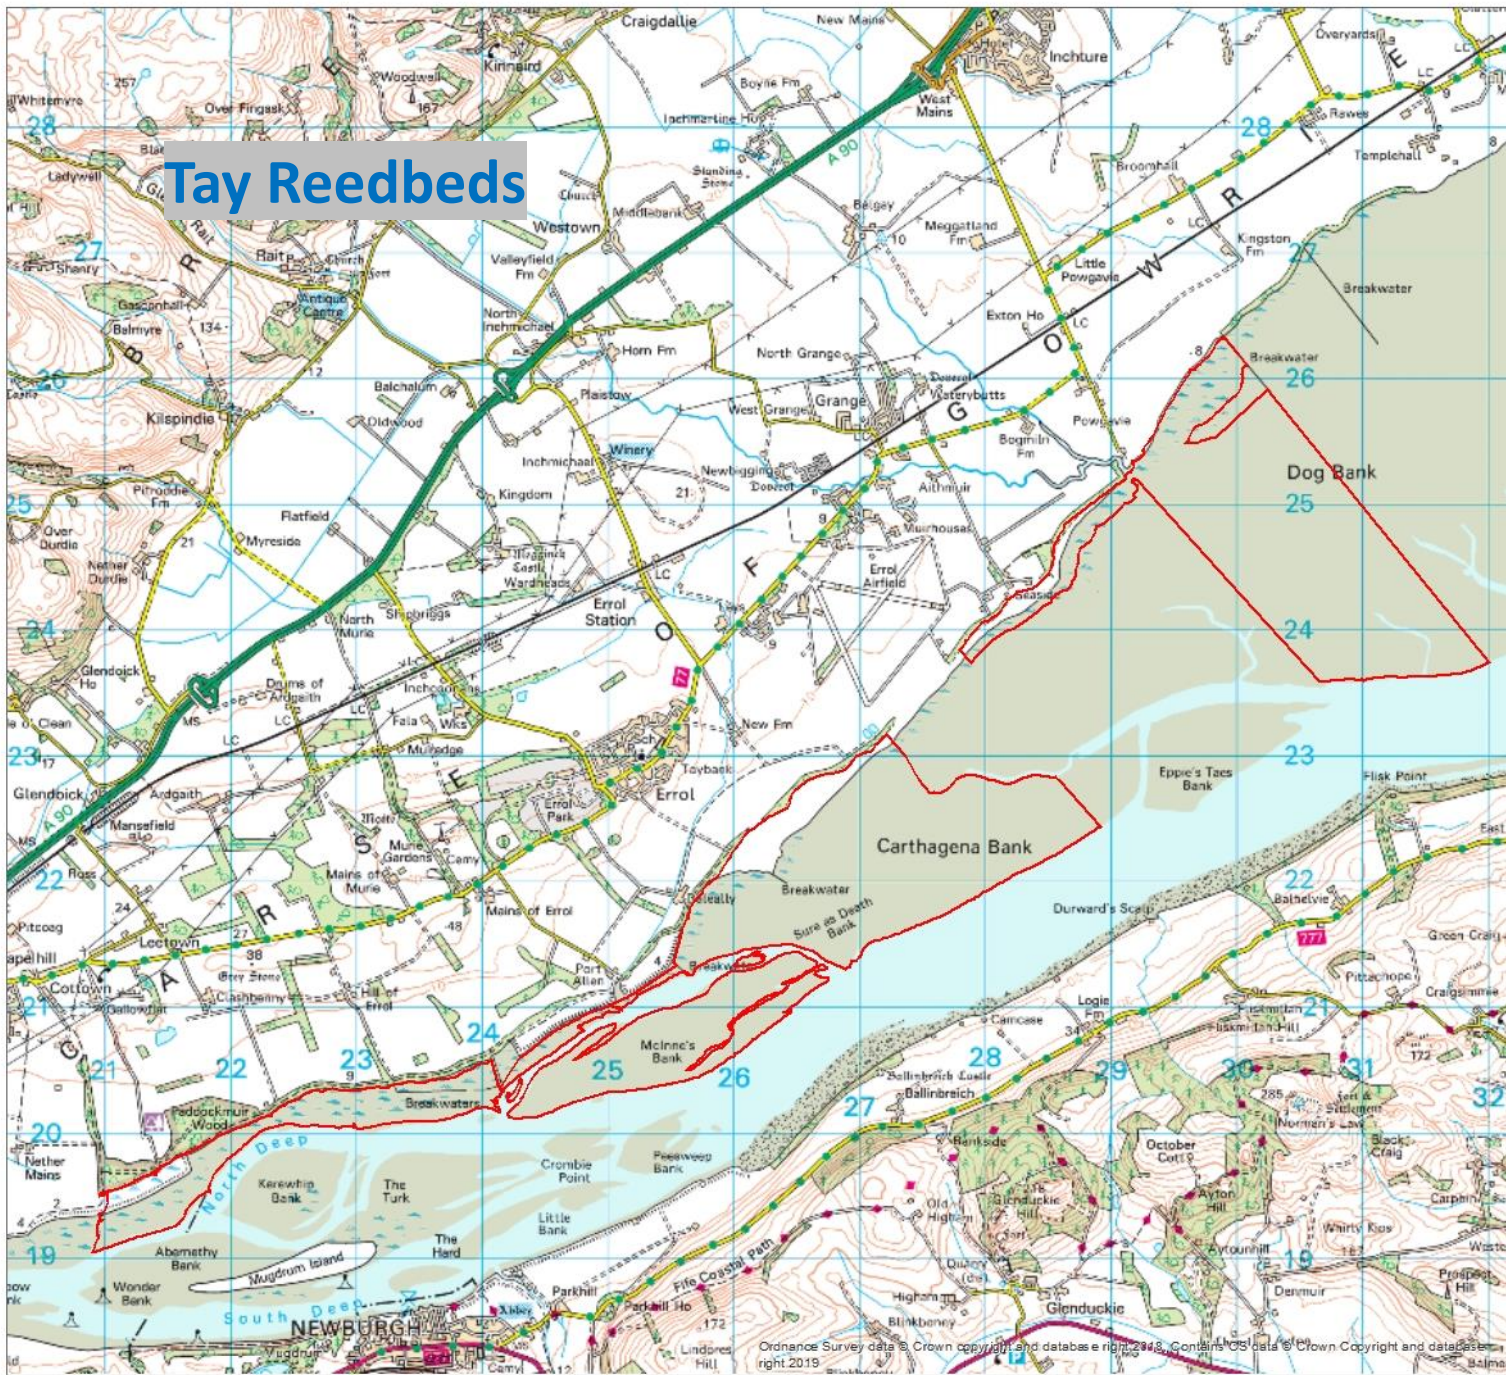

# Tayside Reserves and RSPB Loch Leven

Yvonne Boles

Senior Site Manager

# Loch of Kinnordy

# RSPB Loch Leven

A dark, irregular ink blot with splatters on a white background. The blot is roughly circular but has jagged, uneven edges, with several smaller splatters radiating outwards. The text "What next...?" is centered within the dark area.