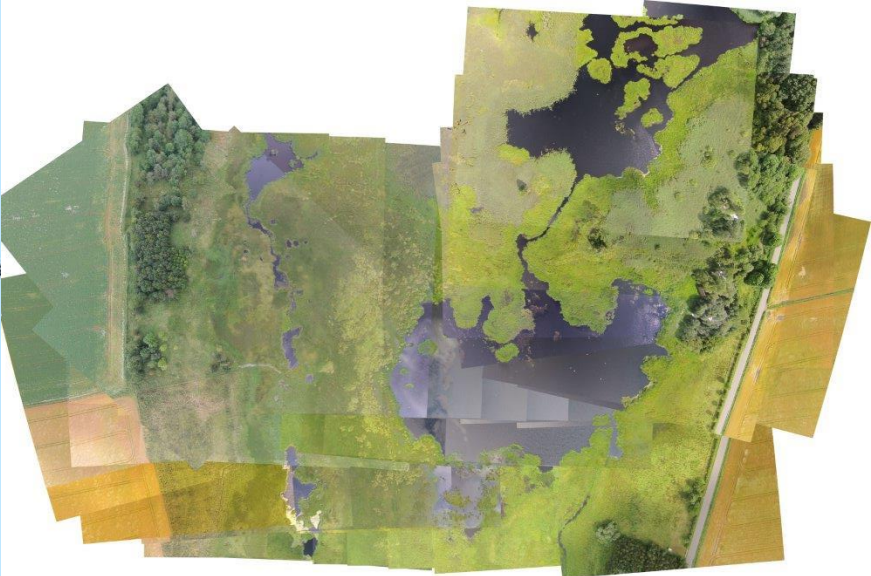

# Loch of Kinnordy

# RSPB Loch Leven

A dark, irregular ink blot with splatters on a white background. The blot is roughly circular but has jagged, uneven edges, with several smaller splatters radiating outwards. The text "What next...?" is centered within the dark area.